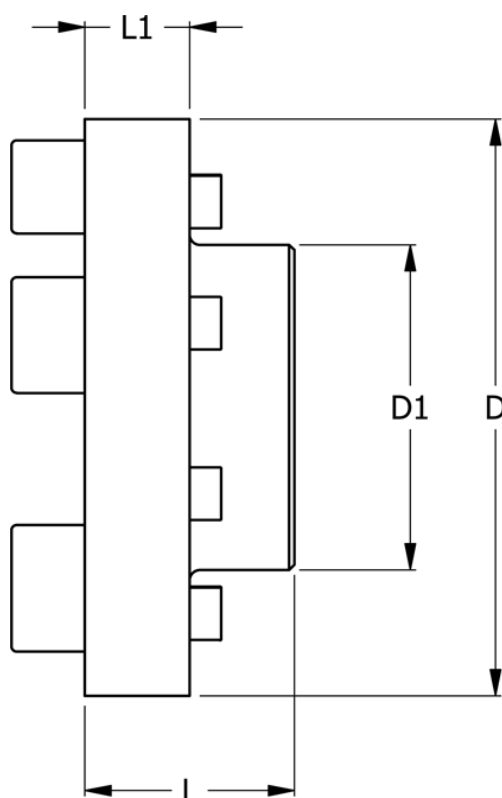

Data Sheet

Article number: 330661023

Description: Coupling N-Eupex str. 610
Part 2 & 3 without bore

Measures

D	= 610
D1	= 352
L	= 240
L1	= 88
Max bore	= 220
Torque (N m)	= 38000